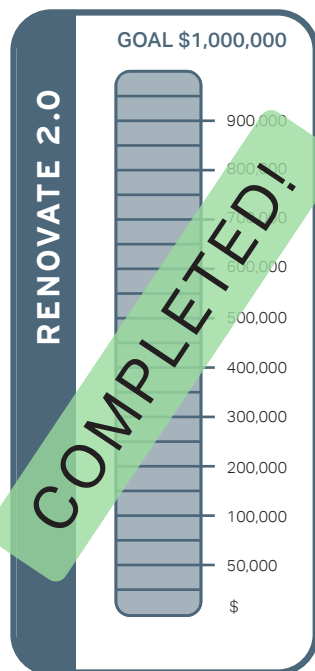

LESSON STUDY

"The Foundation of God's Government"

SUNSET TODAY

9:13

SUNSET NEXT FRIDAY

9:18

Pioneer Survey

BELONG Ministries

Connect Card

OFFERING

06 • 01

Pioneer Operating Budget

06 • 08

NAD Women's Ministries

PIONEER PULPIT

06 • 08